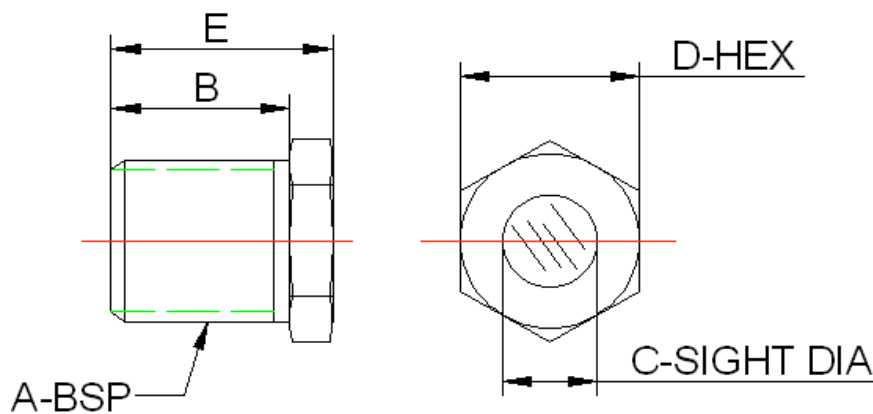

THREADED MALE SIGHT WINDOWS – BSP

Model No.: **EKOTMSW-xxxBSP**
 (“xxx” = decimal size in inches - e.g. ½ “ model is EKOTMSW-0.50BSP)

Materials: Fused Sight Glass, Nickel Plated Carbon Steel

A	B INCHES (mm)	C INCHES (mm)	D INCHES (mm)	E INCHES (mm)	MAX. WORKING PRESSURE PSI @ 69°F (kPa @ 20°C)
1/2”	.39 (10)	.56 (14.3)	1.06 (27)	.67 (17)	1750 (12065)
3/4”	.47 (12)	.71 (18)	1.26 (32)	.79 (20)	1500 (10342)
1”	.71 (18)	.98 (25)	.50 (38)	1.02 (26)	1250 (8618)
2”	.89 (22.5)	1.75 (44.5)	2.52 (64)	1.30 (33)	500 (3447)